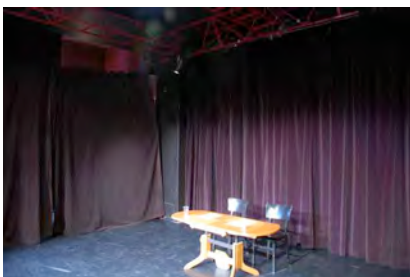

Furniture

The venue has a limited selection of chairs and tables which may be available.

Stage Right

Dressing Room

Small room at rear of stage, toilets and showers shared with audience upstairs. The dressing room is not accessible until the previous show has finished

Lighting

Basic trussing above stage and at rear of auditorium, limited lighting stock.

Fixed two colour general cover with two specials (profiles) that can be refocused for each show.

Lighting desk, Titan 24 way with 12 submasters. Programmable with individual states.

There are only 24 dimmers at Kampa so it is difficult to add extra lighting.

Sound

1 x Dennon CD/ Cassette(!) player

Basic selection of Microphones

Sound Mixer – Soundcraft MFX 12 way