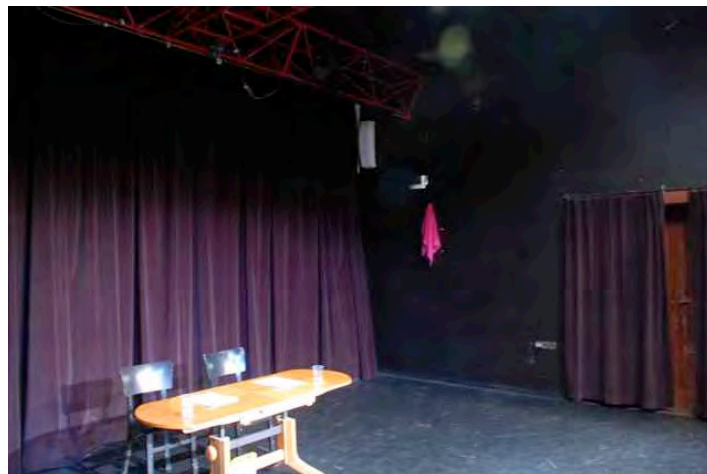

End on black box theatre with raked seating. Stage is at floor level. This theatre is on the first floor above a restaurant. Air conditioned.

Seating

57 individual seats. End on.
Can be upped to 67 by adding a second row on the floor – though this does effect sight lines and lighting.

Black drapes on rear and Stage Right

Stage Left wall is side of theatre

Rear drapes can be opened to reveal fixed projection screen

Site lines

Good

Access

Down Stage Right wing

Access around rear of auditorium and through audience door (black drape inside door)

Stage Left with audience door – notice SL wall rather than curtains

Audience/ load in entrance

From ground level up flight of stairs and through double door Stage Left.
Wheelchair stair lift available.

The location of the audience entrance means latecomers are very noticeable.

Panoramic View of stage

Panoramic view of auditorium

N.B the above photos are taken in 180° “panorama” view, so there is strong distortion, for example seating is on straight lines.

Prague Fringe Festival Venue Information Pack – Divadlo Kampa