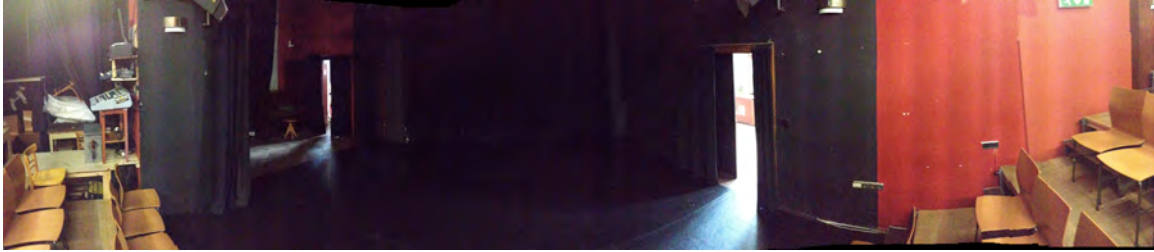

End on black box theatre with raked seating. Stage is at floor level. This theatre is on the first floor above a restaurant. Air conditioned.

Seating

57 individual seats. End on.
Can be upped to 67 by adding a second row on the floor – though this does effect sight lines and lighting.

Stage Right

Dressing Room

Small room at rear of stage, toilets and showers shared with audience upstairs. The dressing room is not accessible until the previous show has finished

Lighting

Basic trussing above stage and at rear of auditorium, limited lighting stock.

Sound

1 x Dennon CD/ Cassette(!) player

Basic selection of Microphones

Sound Mixer – Soundcraft MFX 12 way

Prague Fringe Festival Venue Information Pack – Divadlo Kampa

Video

Projector fixed in grid and focussed on screen at rear of stage. This cannot be moved.

Panoramic View of stage

Panoramic view of auditorium

N.B the above photos are taken in 180° “panorama” view, so there is strong distortion, for example seating is on straight lines.

Prague Fringe Festival Venue Information Pack – Divadlo Kampa