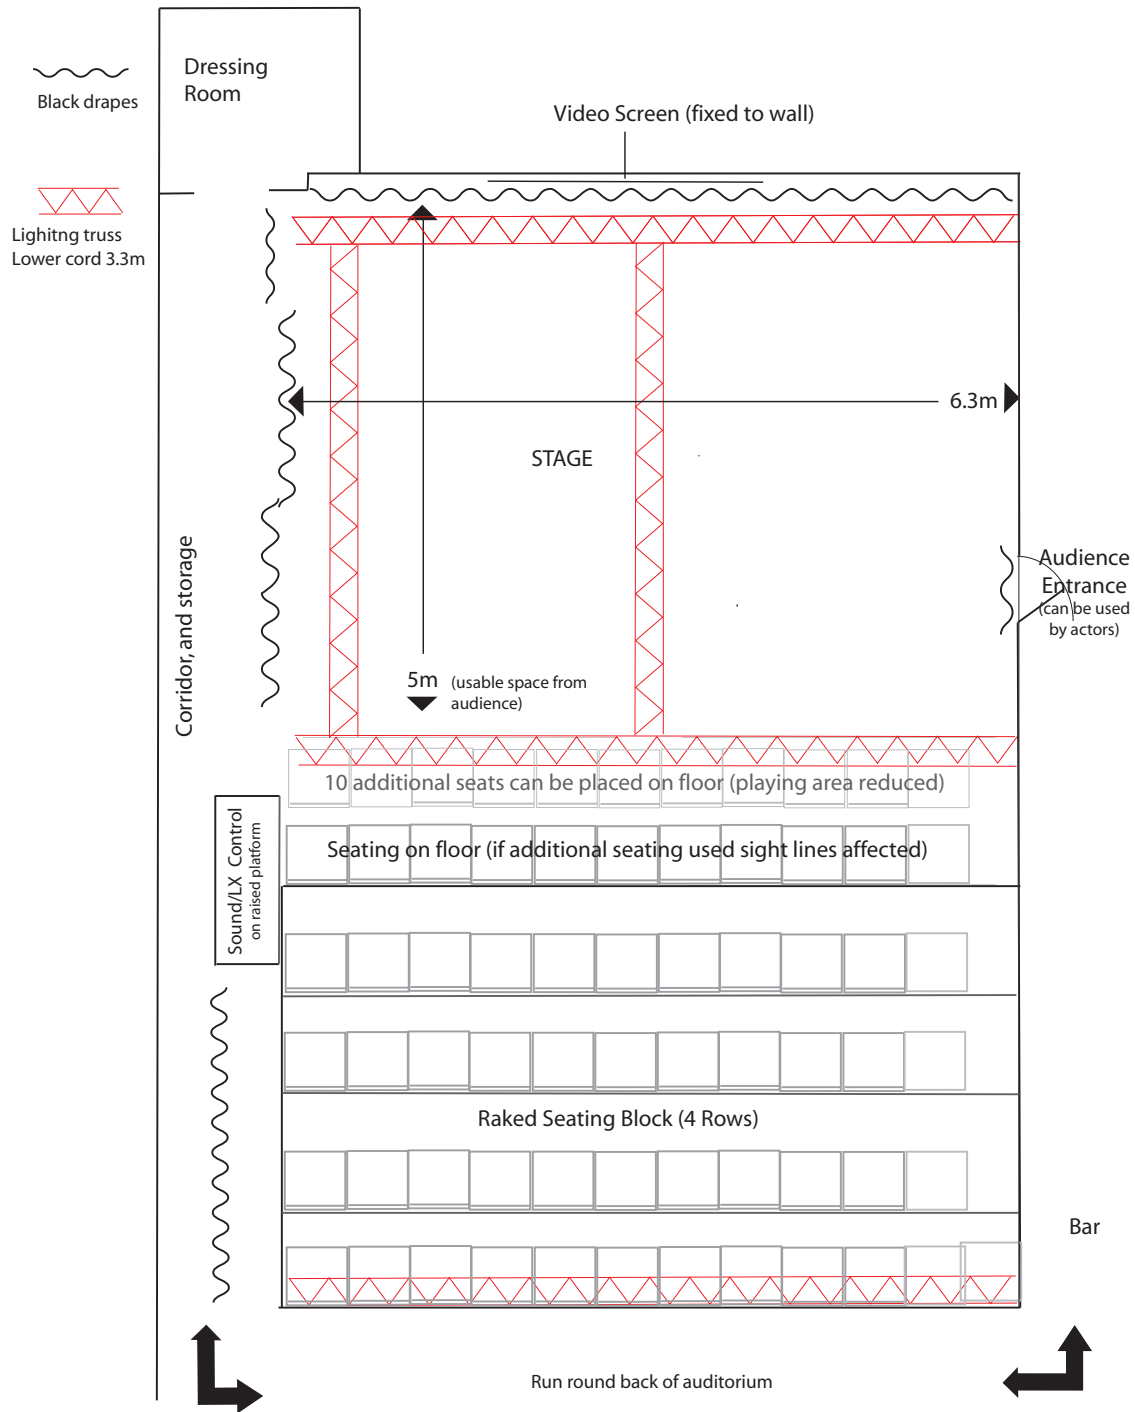

Black drapes on rear and Stage Right

Stage Left wall is side of theatre

Rear drapes can be opened to reveal fixed projection screen

Site lines

Good

Access

Down Stage Right wing

Access around rear of auditorium and through audience door (black drape inside door)

Stage Left with audience door – notice SL wall rather than curtains

Audience/ load in entrance

From ground level up flight of stairs and through double door Stage Left.
Wheelchair stair lift available.

The location of the audience entrance means latecomers are very noticeable.

Panoramic View of stage

Panoramic view of auditorium

N.B the above photos are taken in 180° “panorama” view, so there is strong distortion, for example seating is on straight lines.

Prague Fringe Festival Venue Information Pack – Divadlo Kampa

Venue with masking moved showing walls and fixed projection screen.
(please note the aisle is NOT central as it seems to be here)

Divadlo Kampa

(not to scale)

This plan is only designed to indicate the layout and size of the venue, if you need exact measurements please contact PFF